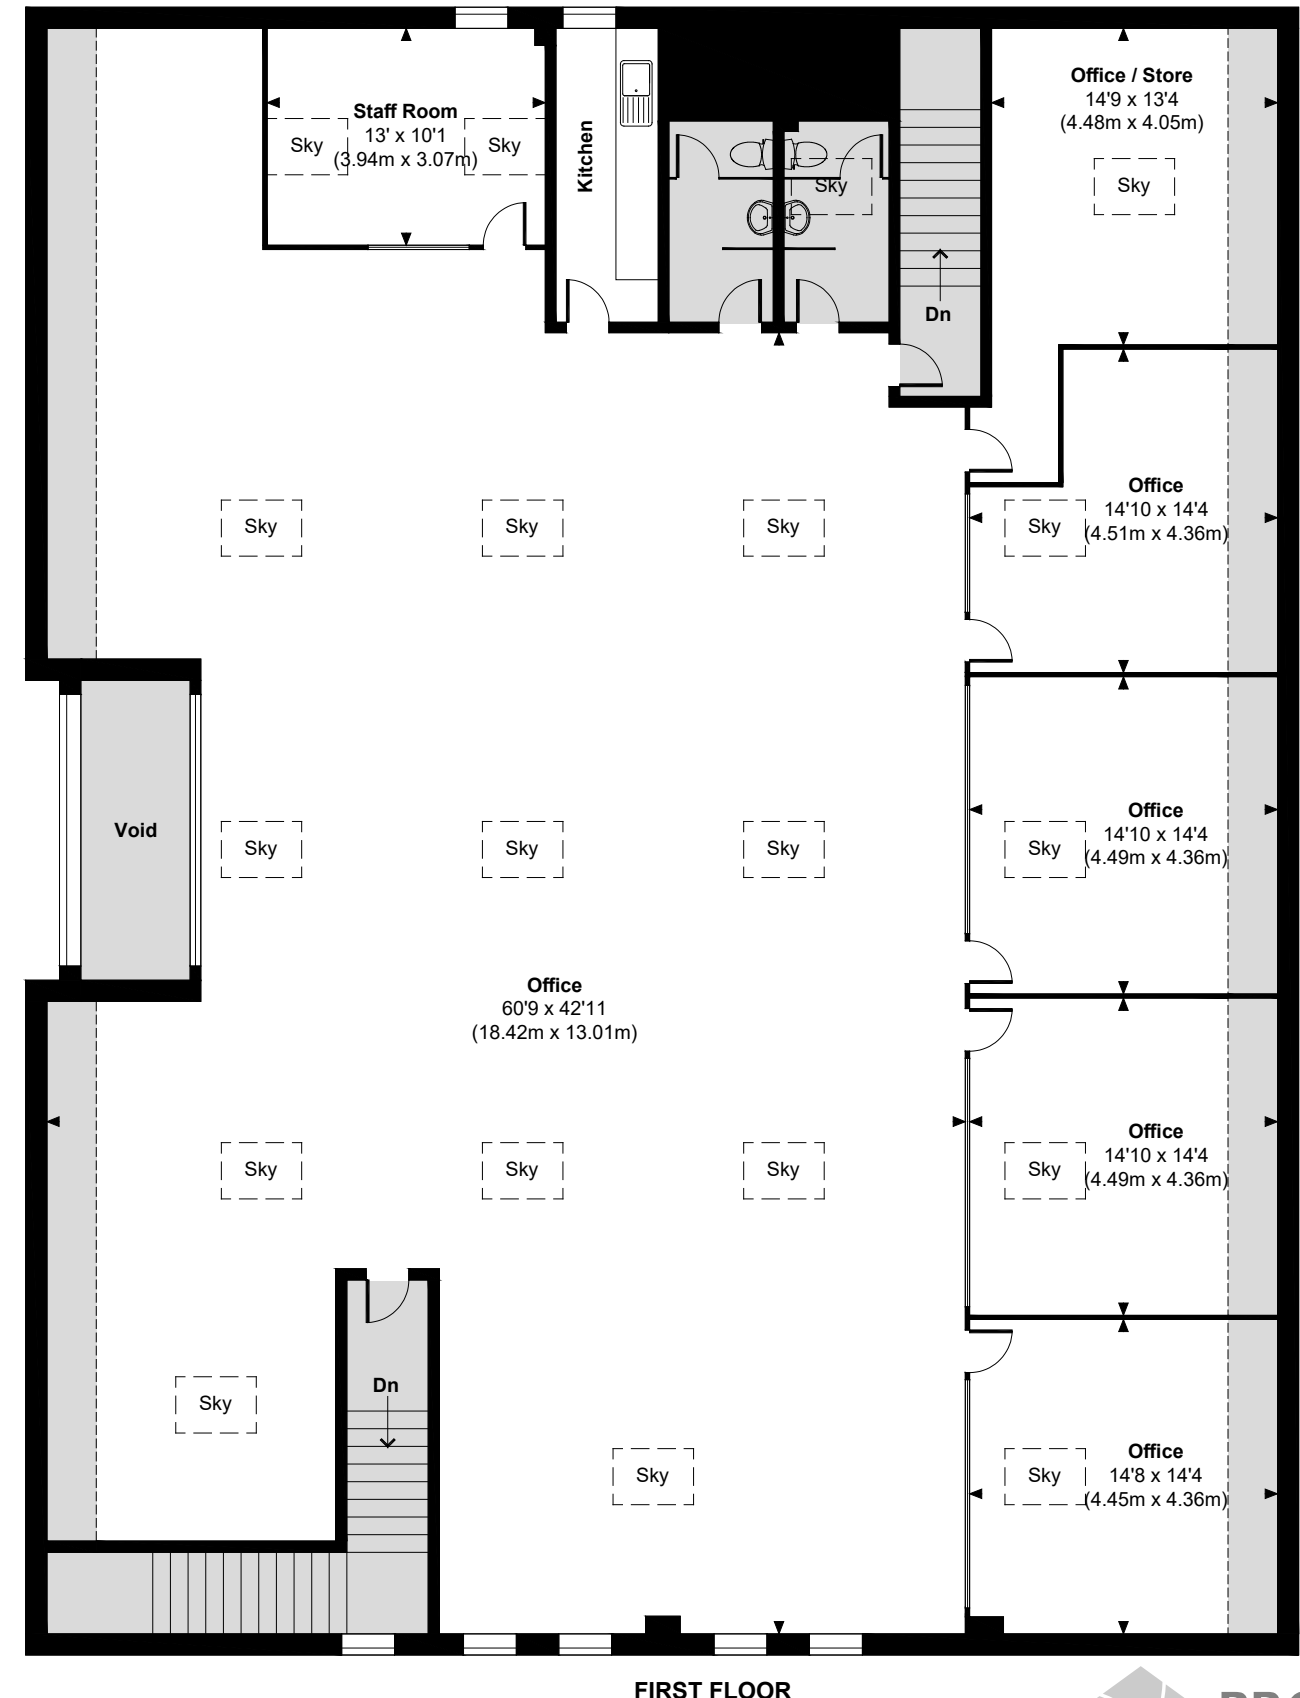

# Tidbury Farm

Approximate Net Internal Area

Total = 7167 Sq Ft / 665.84 Sq M

Indicates restricted room height less than 1.5m.

© [www.propertyfocus.co](http://www.propertyfocus.co) | Professional Property Photography & Floorplans

This plan is for illustrative purposes only and is not to scale. If specified, the Net Internal Area (NIA), dimensions and the size and placement of features are approximate and should not be relied on as a statement of fact. Whilst not an exhaustive list, the NIA excludes areas below 1.5m room height, internal walls (unless non-structural within sole occupancy tenancy), permanent corridors / circulation areas, stairwells and toilets but includes kitchens. No guarantee is given for the NIA and no responsibility is taken for any error, omission or misrepresentation