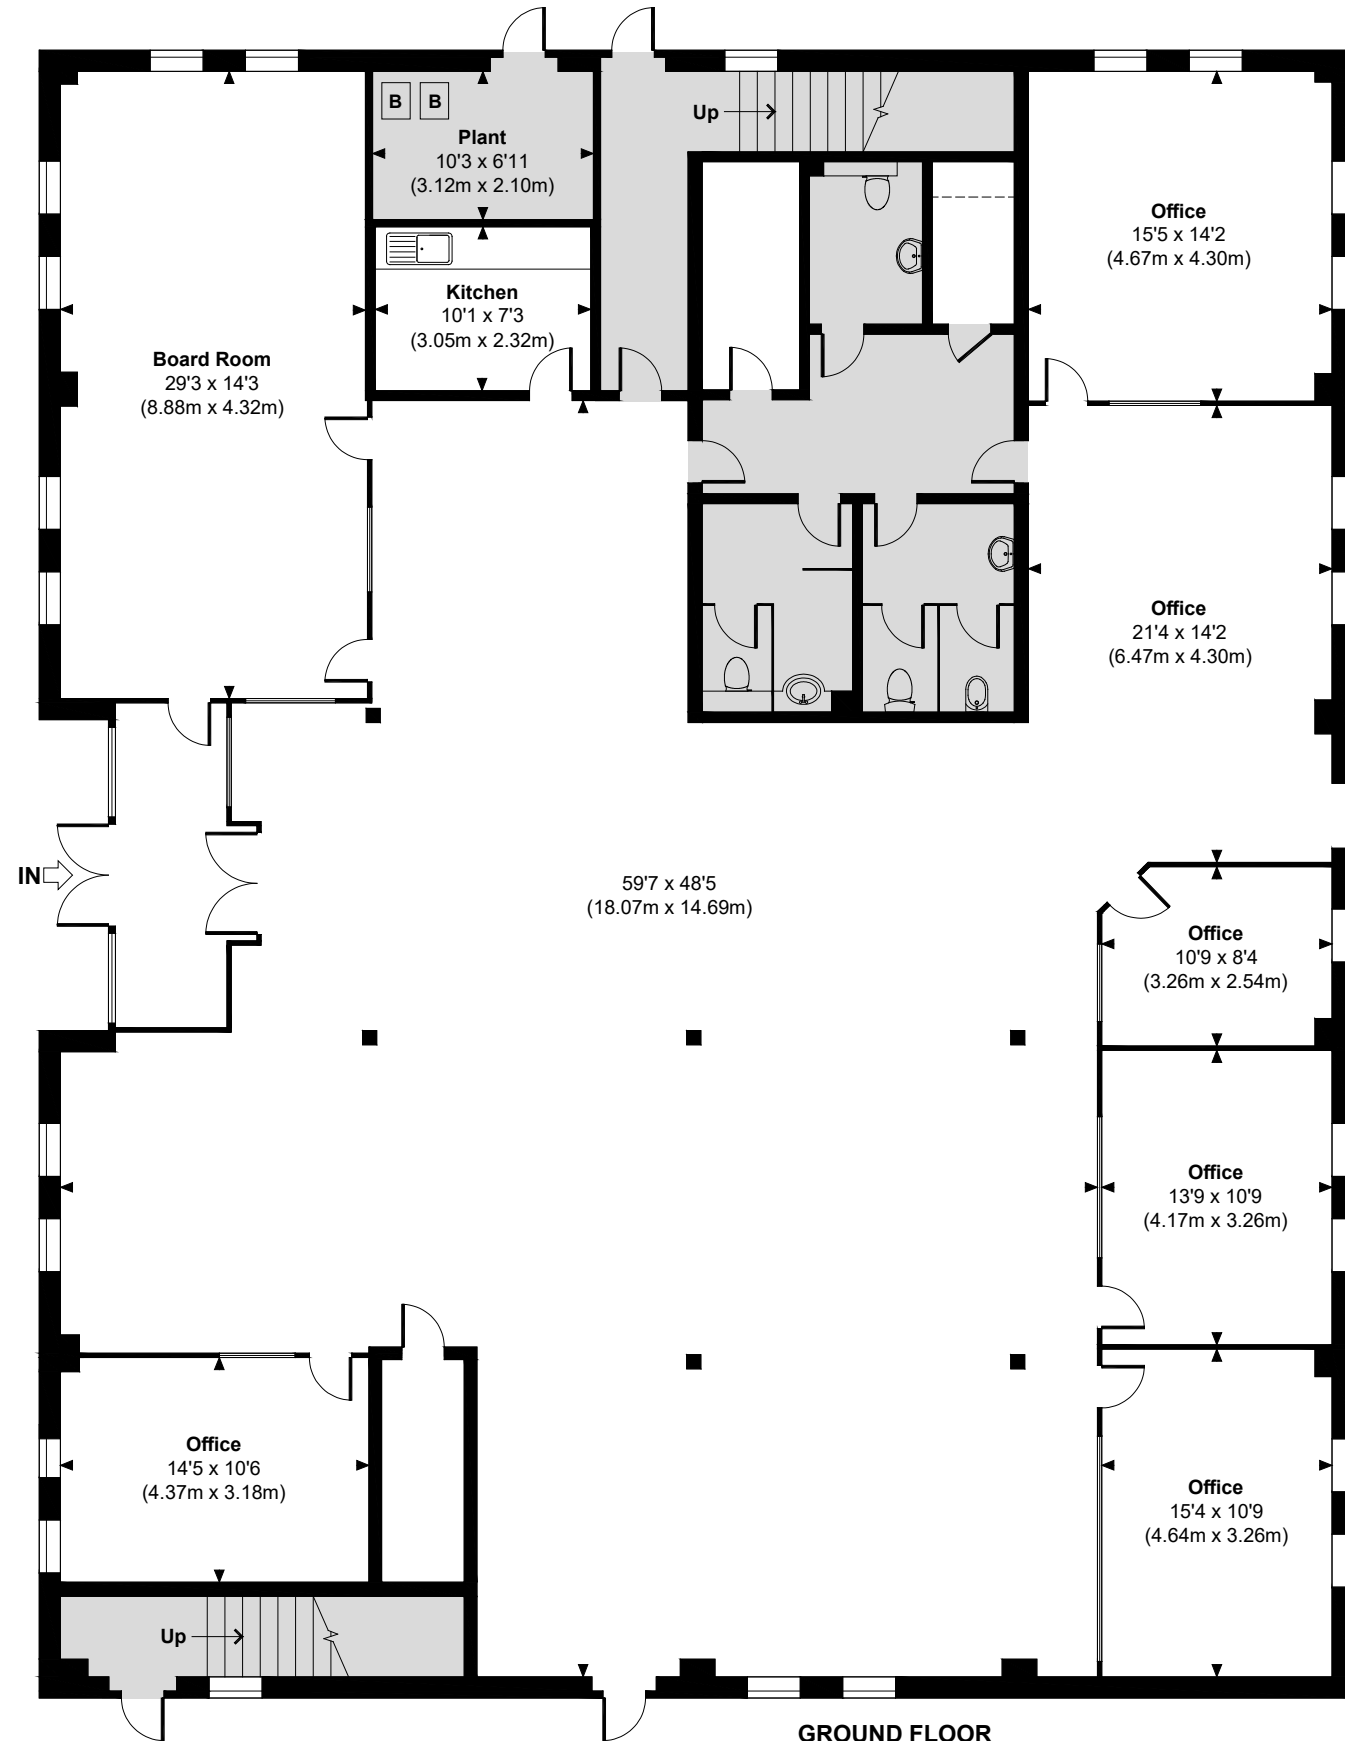

# Tidbury Farm

Approximate Net Internal Area

Total = 7167 Sq Ft / 665.84 Sq M

Indicates restricted room height less than 1.5m.

© [www.propertyfocus.co](http://www.propertyfocus.co) | Professional Property Photography & Floorplans

This plan is for illustrative purposes only and is not to scale. If specified, the Net Internal Area (NIA), dimensions and the size and placement of features are approximate and should not be relied on as a statement of fact. Whilst not an exhaustive list, the NIA excludes areas below 1.5m room height, internal walls (unless non-structural within sole occupancy tenancy), permanent corridors / circulation areas, stairwells and toilets but includes kitchens. No guarantee is given for the NIA and no responsibility is taken for any error, omission or misrepresentation